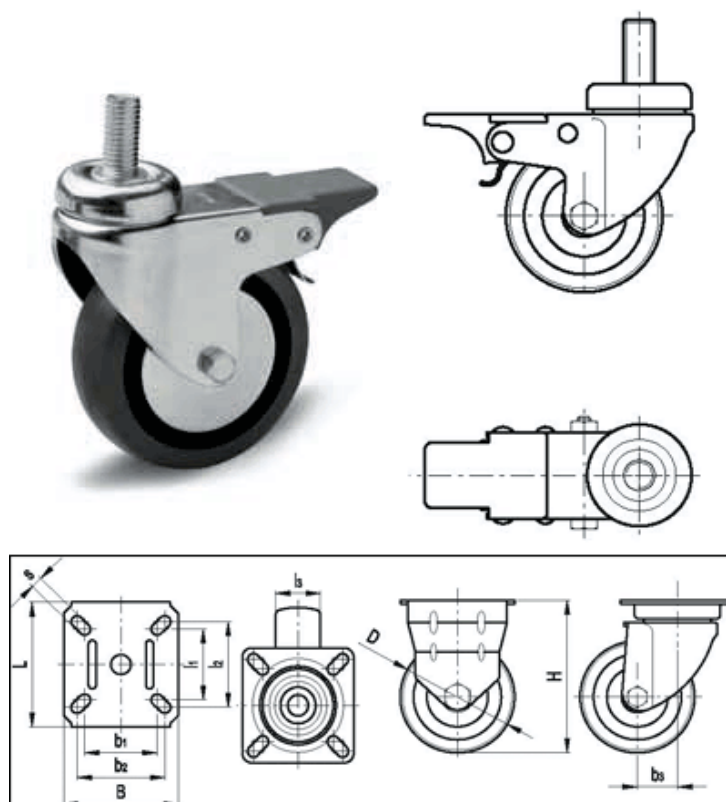

Article number: 2314452211

Description: E+G rubber wheel 452211
RE.C7-080-CBF Turning plate with brake

Measures

B	= 60	H	= 104
b3	= 25	L	= 60
Code	= 452211	l3	= 24
d	= M12	p	= 25
D	= 80	R	= 91
d1	= 41	s	= 6
Dynamic load (N)	= 550	Type	= RE.C7-080-CBF
g	= 460		